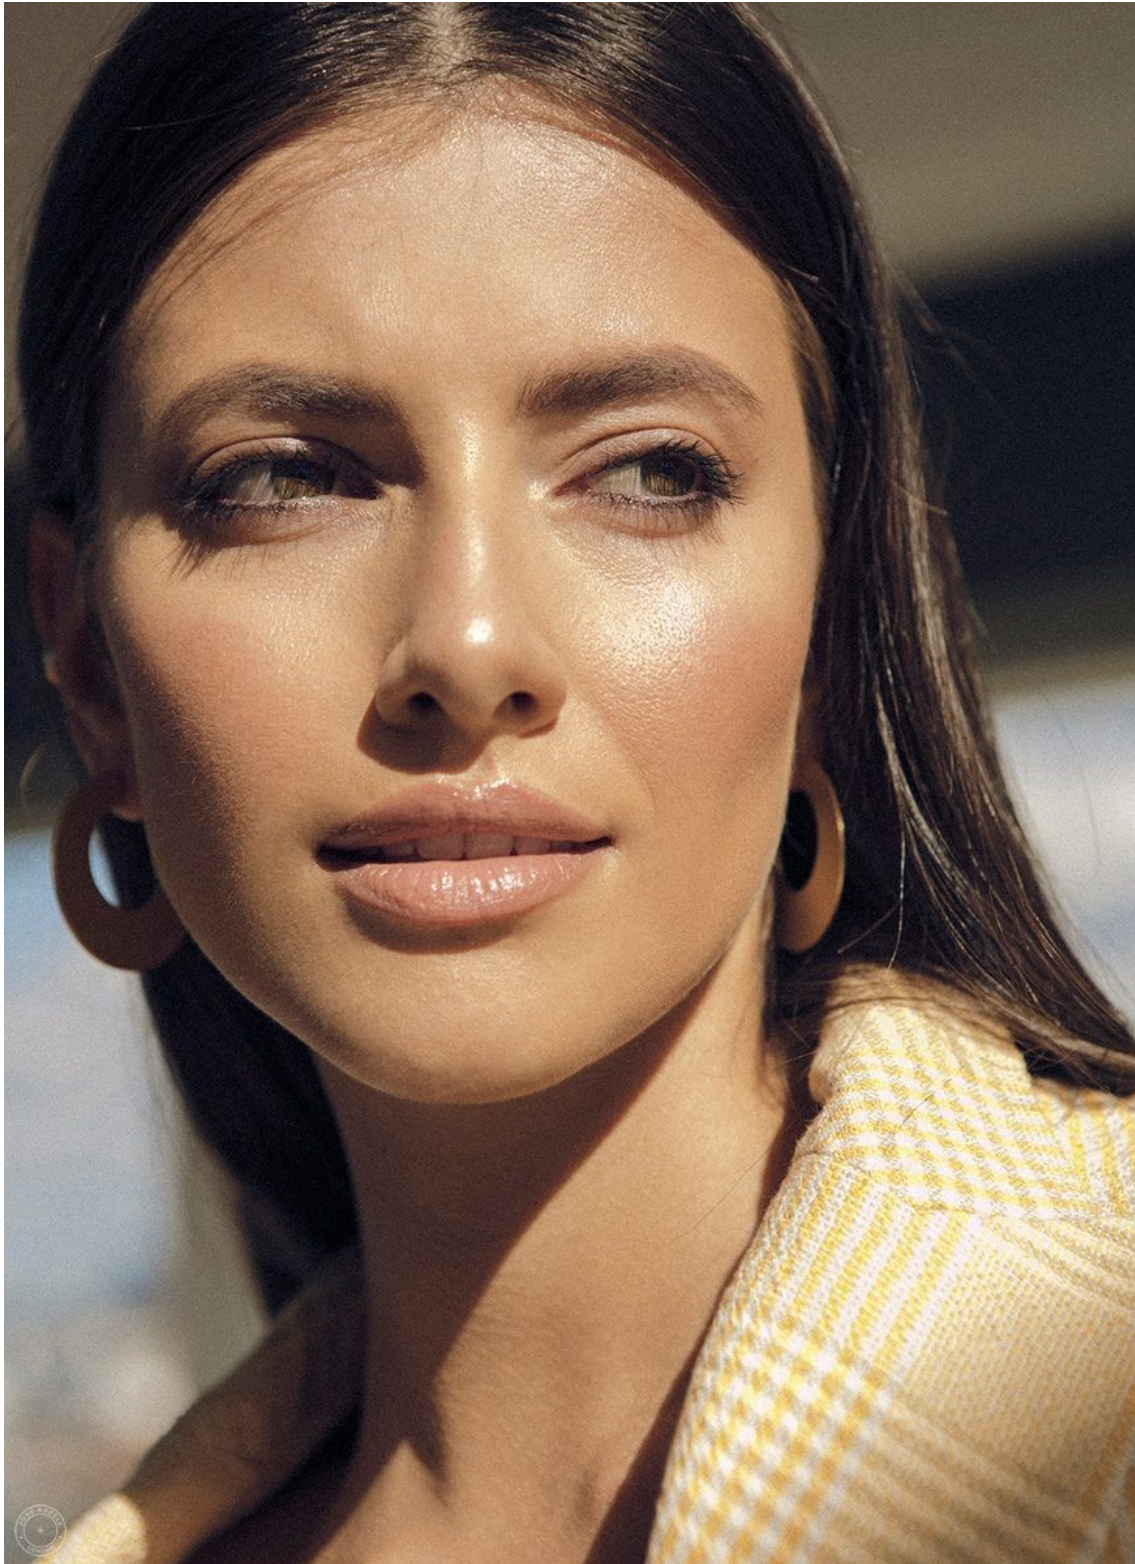

MAYARA ZAMBONI

height 5'11" · bust 34" · cup B · waist 25" · hips 37" · dress 36-38 EU/6-8 US/8-10 UK
shoes size 41 EU/10 US/7 UK · hair brown · eyes green